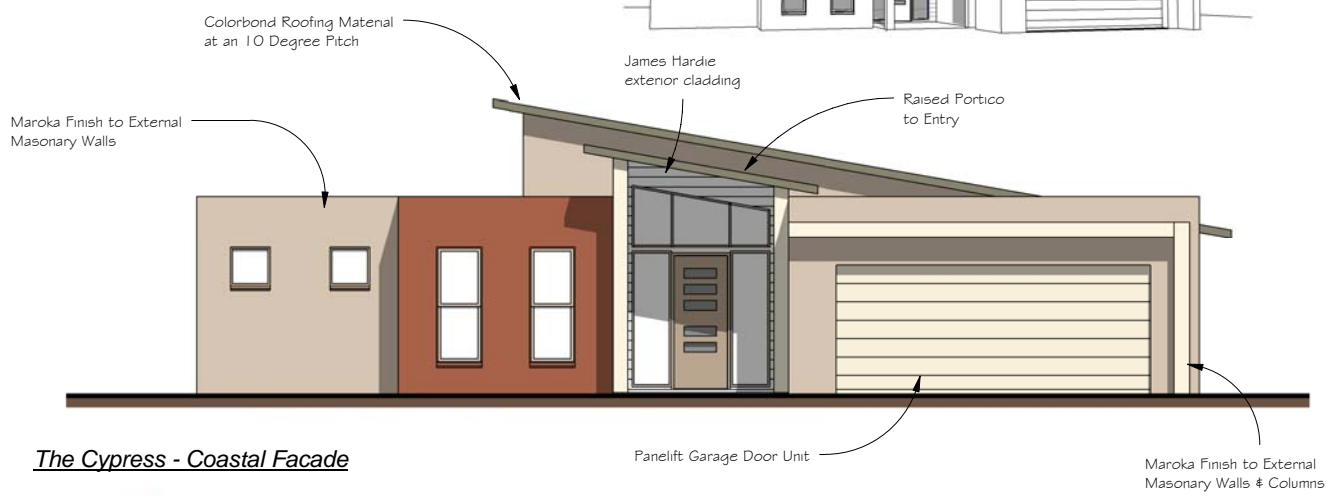

The Cypress - Classic Facade

The Cypress - Contemporary Facade

The Cypress - Coastal Facade

The Cypress

CWC architectural graphics
 89 LAKE ROAD PORT MACQUARIE
 Ph: (02) 6583 4411 Fax: (02) 6583 9820
 Email: design@collinswcollins.com.au