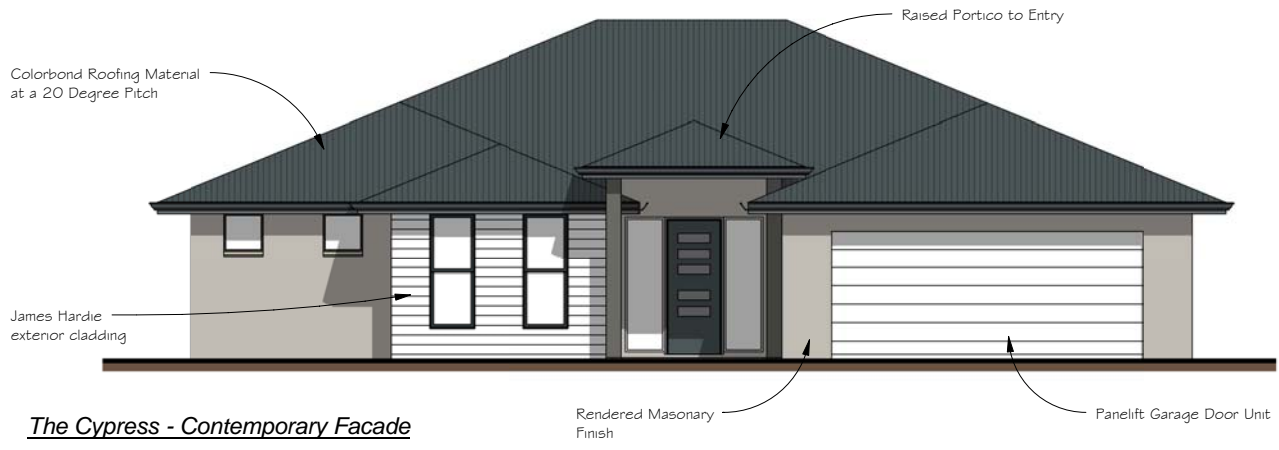

The Cypress - Classic Facade

The Cypress - Contemporary Facade

The Cypress - Coastal Facade

The Cypress

CWC architectural graphics
 89 LAKE ROAD PORT MACQUARIE
 Ph: (02) 6583 4411 Fax: (02) 6583 9820
 Email: design@collinswcollins.com.au